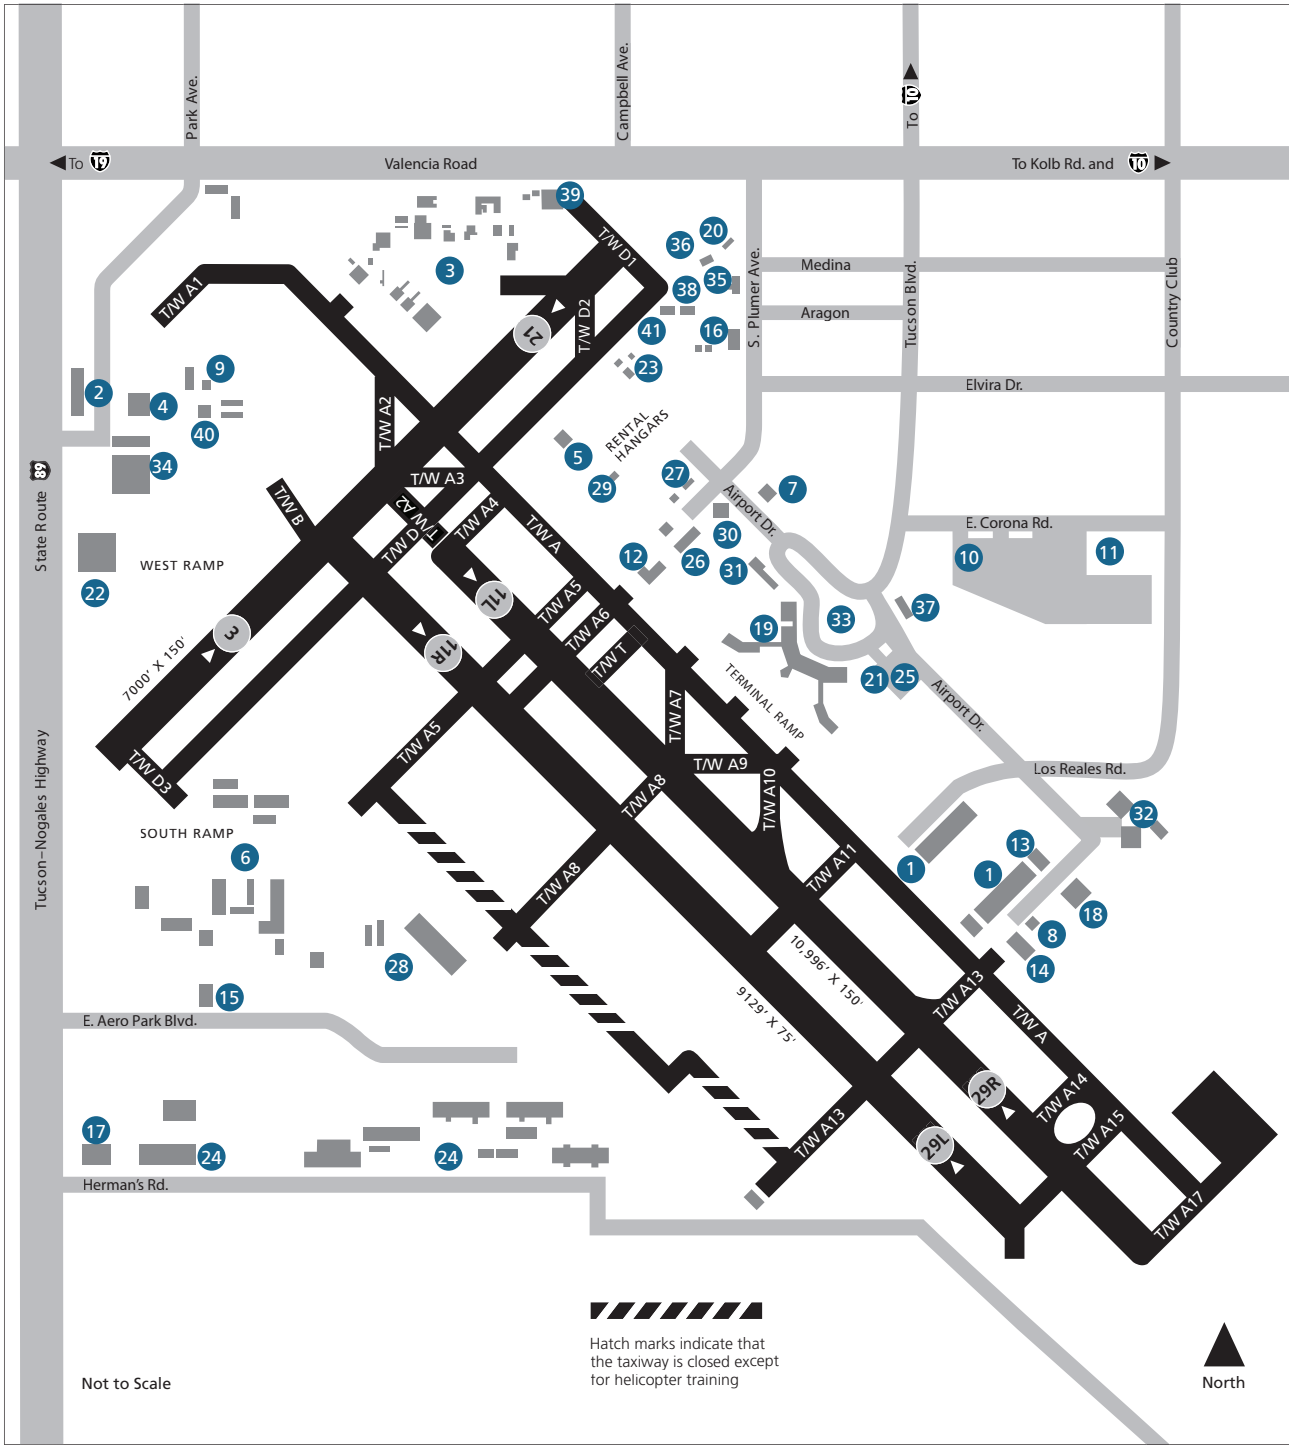

# Tucson International Airport

- 1 Air Freight Buildings
- 2 AM Trading/GA Telesis
- 3 Arizona Air National Guard
- 4 Ascent Aviation Services Corp.
- 5 Atlantic Aviation
- 6 Bombardier
- 7 Cell Phone Waiting Lot
- 8 Delta Maintenance Shop
- 9 Double Eagle Aviation
- 10 Economy Parking
- 11 Economy Parking/Covered
- 12 Executive Terminal/Control Tower
- 13 FedEx
- 14 Fire Station
- 15 Flightsafety International
- 16 HIDTA Center
- 17 Hughes Federal Credit Union
- 18 LSG/Sky Chefs Kitchen
- 19 Main Terminal
- 20 Med-Trans Corp.
- 21 Parking Garage
- 22 Pima College Aviation Technology Center
- 23 Premier Aviation
- 24 Raytheon Systems Co.
- 25 Rental Car Complex/TIA Employee Parking
- 26 RONtel
  - Arizona Stagecoach
  - TAA Information Department
- 27 SkyWest Crew Domicile
- 28 SkyWest Maintenance
- 29 Sonoran Wings/Leading Edge
- 30 TAA Administrative Offices
- 31 TAA Planning & Development
  - US Customs and Border Protection
- 32 TAA Warehouse/Field Maintenance
- 33 TIA Public Parking
- 34 Tucson Industrial Center
- 35 Tucson Jet Center
- 36 Tucson Police Department Hangar
- 37 UofA Environmental Research Lab
- 38 Universal Avionics
- 39 Valencia GA Development
  - Million Air
- 40 Velocity Air
- 41 Wash Rack