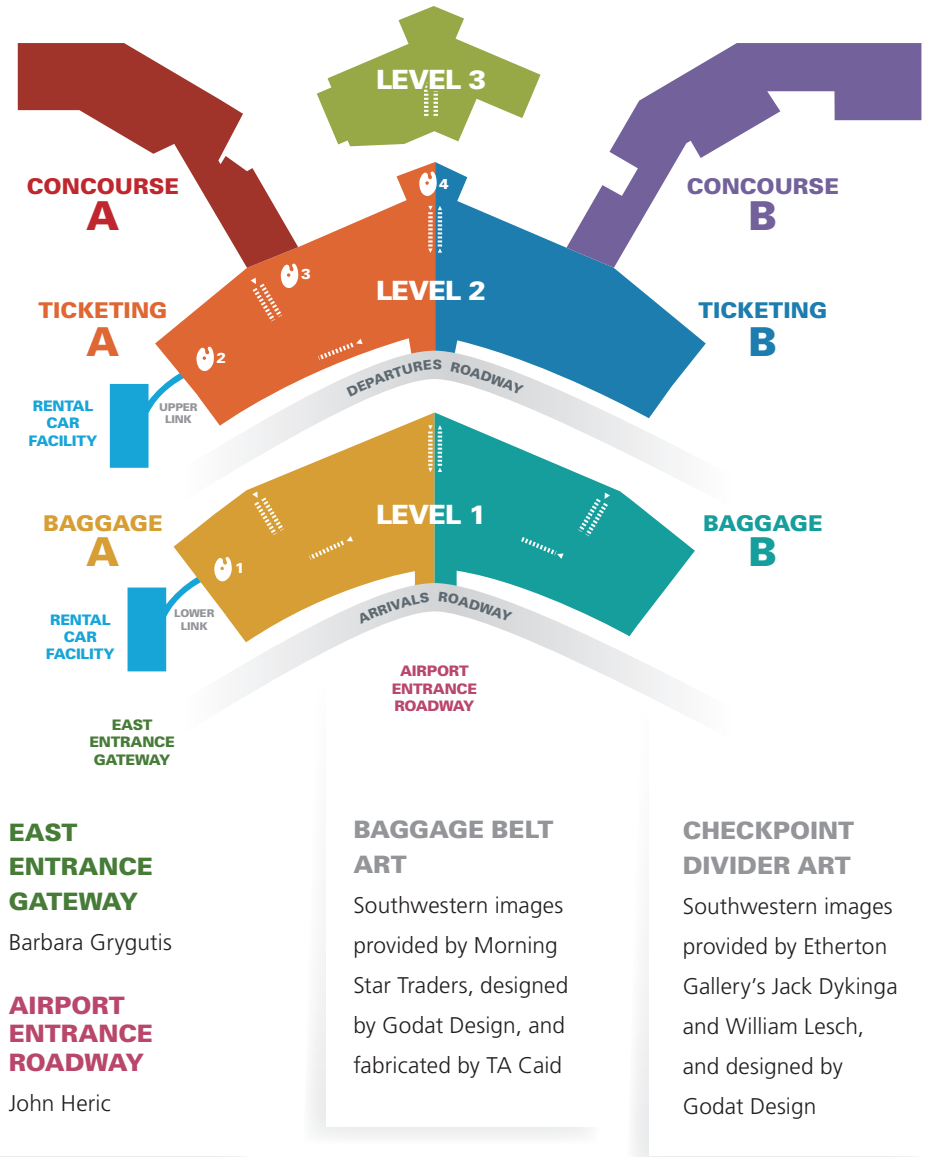

The Performing Arts Program, Live @ TIA, was launched in 2007 for individuals or groups to provide a cultural experience for our traveling public, meeters/greeters and employees at the airport.

Integrating art into the terminal structure is a component of the program. As part of the terminal expansion, art walls at the security checkpoints, on the baggage belts, and at the restrooms entrances feature original work from Arizona artists. Other sculptural art has also been integrated throughout the terminal complex.

CONCOURSE B

Susan Gamble

TICKETING B

Virginia Hall
Tom Kerrigan
Monica Velice Jost
Gail Marcus Orlen
Bruce McGrew
Cynthia Miller
Thomas A. Philabaum
Paul Waldron
Aviation Pioneers

BAGGAGE B

Sue Betanzos
David Burckhalter
John Davis
Douglas Denniston
Tim Diggles
Ralph Erwin
Vivian Mallette Hutchins
Lorin Labardee
William Lesch
Thomas Rossi
Reggie Russell
Louise Serpa
Barbara Strelke

LEVEL THREE MEZZANINE

Jack Dykinga
William Lesch

RENTAL CAR FACILITY

David Aguirre
John Heric
John Louder

EAST ENTRANCE GATEWAY
Barbara Grygutis

AIRPORT ENTRANCE ROADWAY
John Heric

BAGGAGE BELT ART
Southwestern images provided by Morning Star Traders, designed by Godat Design, and fabricated by TA Caid

CHECKPOINT DIVIDER ART
Southwestern images provided by Etherton Gallery's Jack Dykinga and William Lesch, and designed by Godat Design

ART GALLERIES

- 1 Lower Link Gallery
- 2 Upper Link Gallery
- 3 Native American Gallery
- 4 Center Gallery