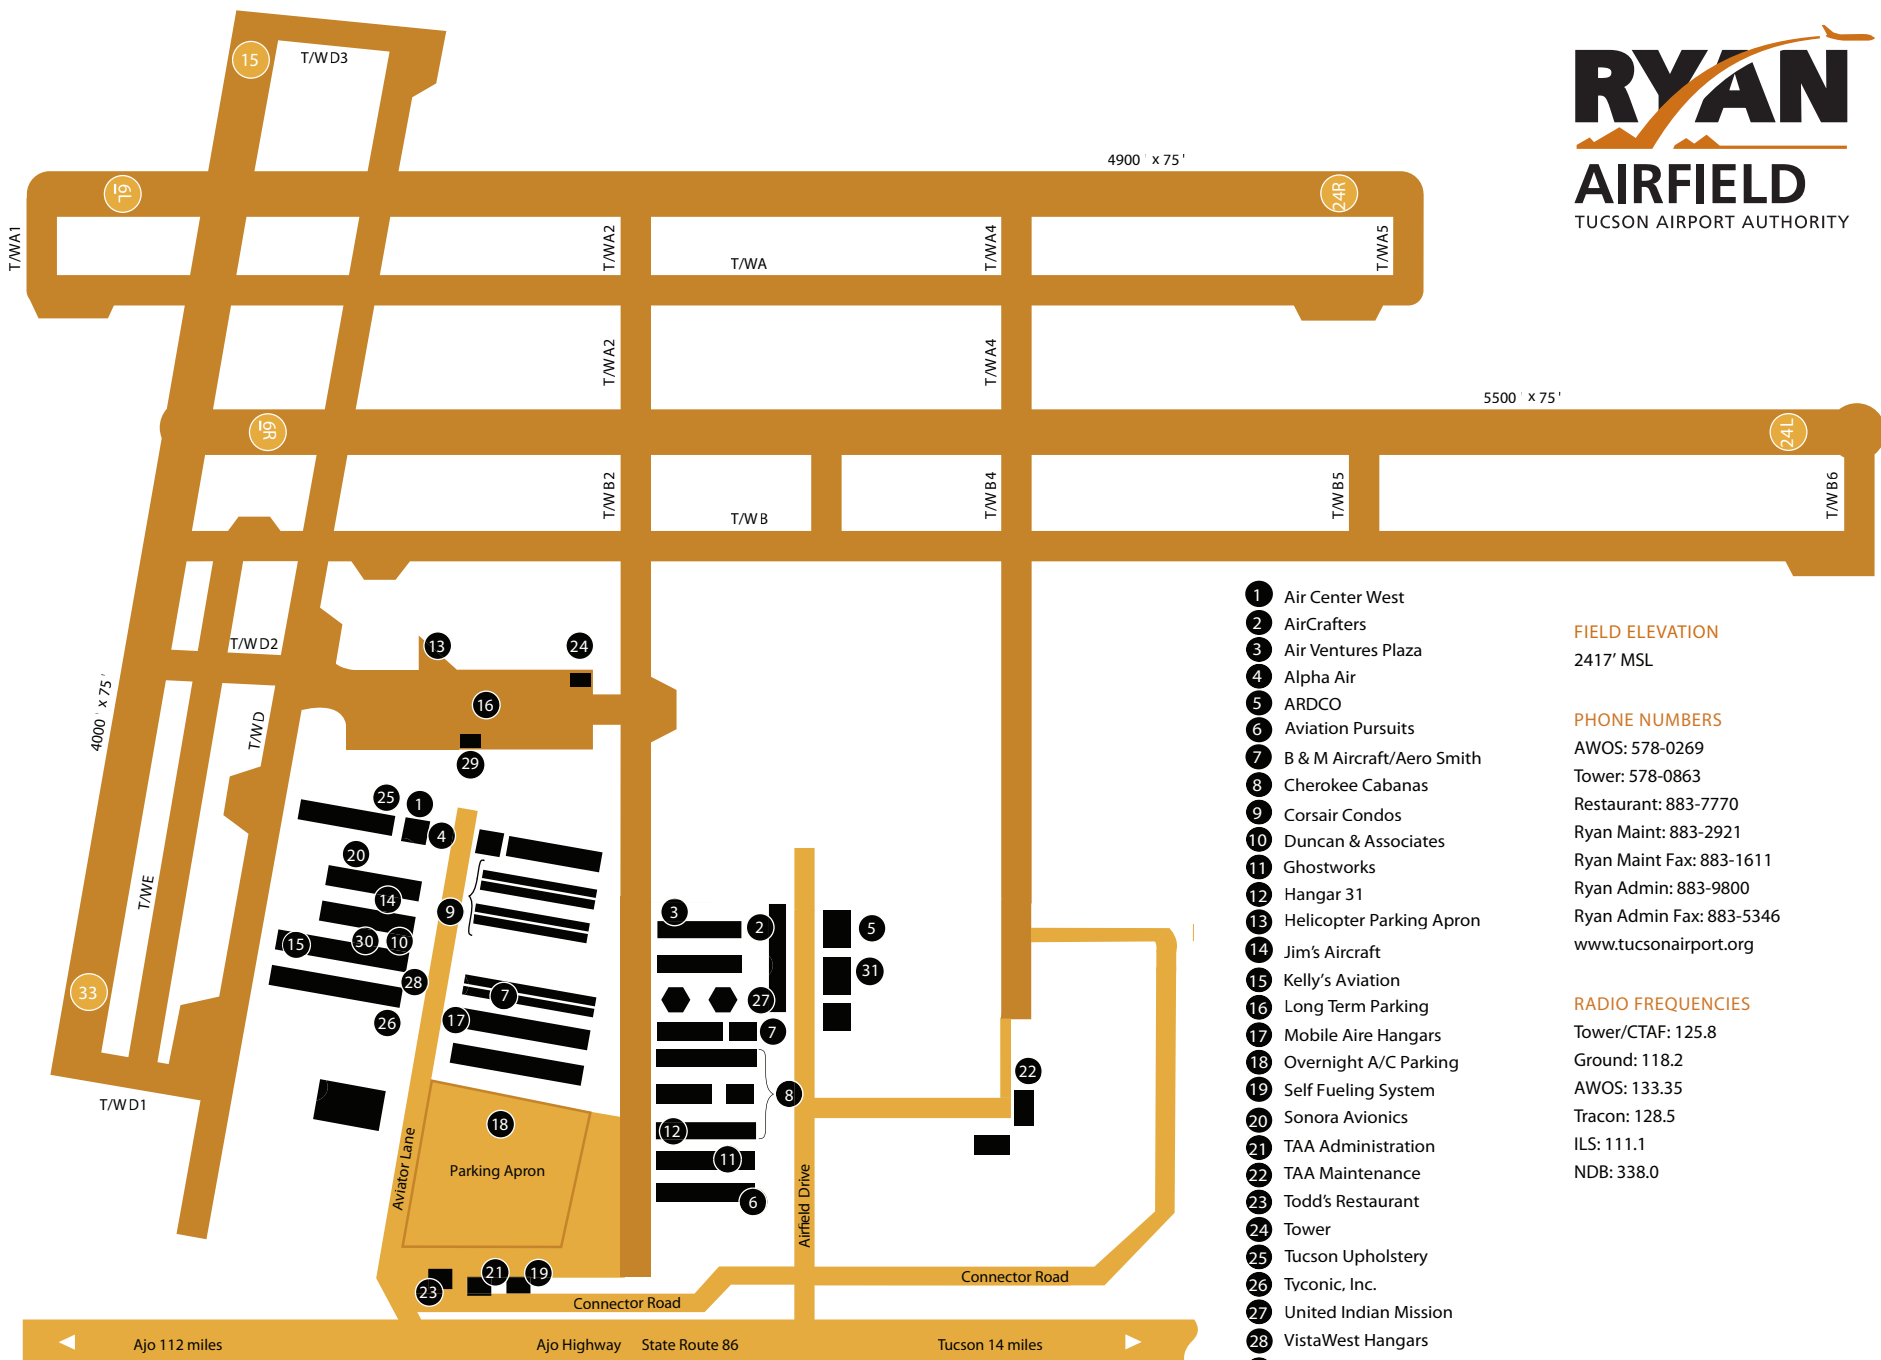

- 1 Air Center West
- 2 AirCrafters
- 3 Air Ventures Plaza
- 4 Alpha Air
- 5 ARDCO
- 6 Aviation Pursuits
- 7 B & M Aircraft/Aero Smith
- 8 Cherokee Cabanas
- 9 Corsair Condos
- 10 Duncan & Associates
- 11 Ghostworks
- 12 Hangar 31
- 13 Helicopter Parking Apron
- 14 Jim's Aircraft
- 15 Kelly's Aviation
- 16 Long Term Parking
- 17 Mobile Aire Hangars
- 18 Overnight A/C Parking
- 19 Self Fueling System
- 20 Sonora Avionics
- 21 TAA Administration
- 22 TAA Maintenance
- 23 Todd's Restaurant
- 24 Tower
- 25 Tucson Upholstery
- 26 Tyconic, Inc.
- 27 United Indian Mission
- 28 VistaWest Hangars
- 29 Washrack
- 30 Winsor Aviation
- 31 Worldwide Wings